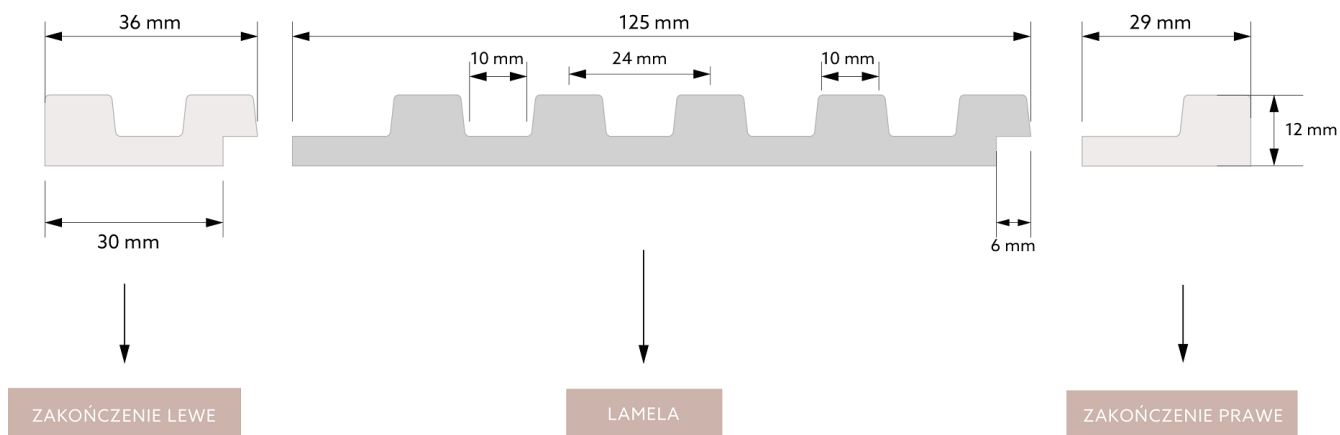

WYMIAR PO MONTAŻU

WYMIAR TECHNICZNY

Right profile of Natural Oak panel L0105R allows for an aesthetic finish of the wall panel on the right side.

Length: 270 cm

Width: 2.3 cm

Depth: 1.2 cm

	PolyForce[®]	ProFoam[®]	Flex		LED	SupremeSatin[®]
270 x 2,3 x 1,2 cm	v	x	x	v	x	x