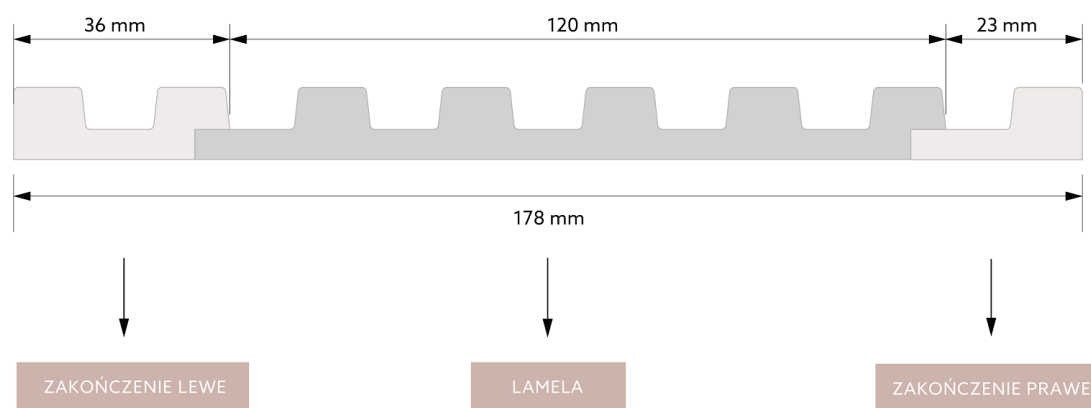

WYMIAR PO MONTAŻU

WYMIAR TECHNICZNY

Right profile of Natural Oak panel L0105R allows for an aesthetic finish of the wall panel on the right side.

Length: 270 cm

Width: 2.3 cm

Depth: 1.2 cm

	PolyForce[®]	ProFoam[®]	Flex		LED	SupremeSatin[®]
270 x 2,3 x 1,2 cm	v	x	x	v	x	x